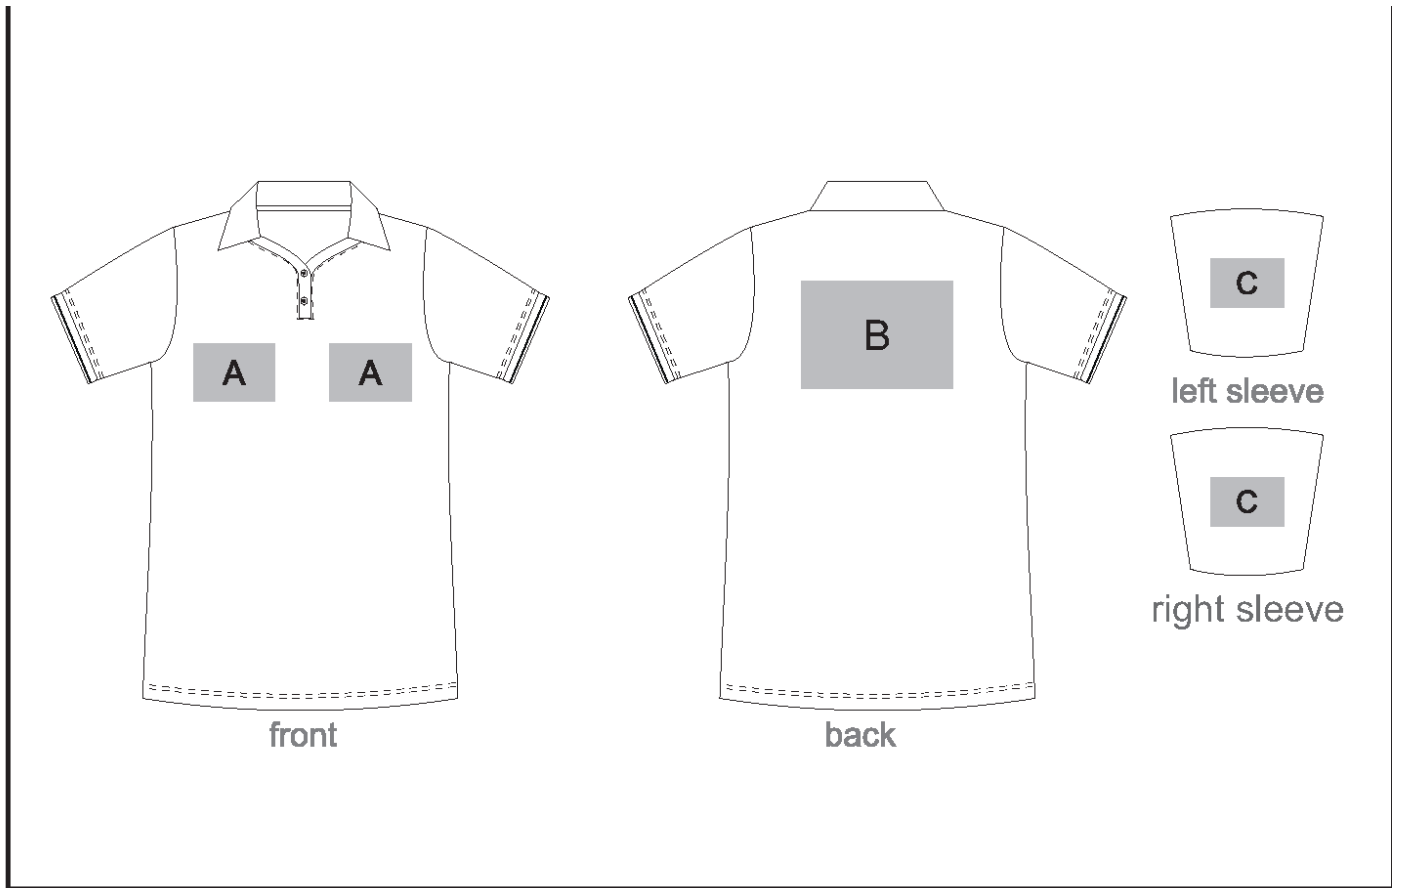

ALT-DKL

Ladies Dakota Golf Shirt

Need to know:

- Includes 1-Position Digital Transfer (setup fee applies)
- DTC/EMB inclusive Parameters: Left/Right Chest or Back = 100mm x 100mm

Branding Options:

Position A

1. Embroidery (EMB-A)
N/A
Size: 100mm wide x 100mm high
2. Screen Print (SA)
1 Colour
Size: 100mm wide x 80mm high
3. Digital Transfer Clothing A6 (DTC-A6)
Full Colour
Size: 100mm wide x 100mm high
4. Silicone (STP-A)
N/A
Size: 30mm wide x 30mm high
5. Silicone (STP-B)
N/A
Size: 50mm wide x 50mm high
6. Silicone (STP-C)
N/A
Size: 80mm wide x 80mm high
7. Silicone (STP-D)
N/A
Size: 100mm wide x 40mm high

Position C

1. Embroidery (EMB-A)
N/A
Size: 80mm wide x 80mm high
2. Screen Print (SA)
1 Colour
Size: 60mm wide x 60mm high
3. Digital Transfer Clothing A6 (DTC-A6)
Full Colour
Size: 80mm wide x 80mm high
4. Silicone (STP-A)
N/A
Size: 30mm wide x 30mm high
5. Silicone (STP-B)
N/A
Size: 50mm wide x 50mm high
6. Silicone (STP-C)
N/A
Size: 80mm wide x 80mm high

Position B

1. Embroidery (EMB-A)
N/A
Size: 200mm wide x 200mm high
2. Screen Print (SA)
1 Colour
Size: 260mm wide x 200mm high
3. Digital Transfer Clothing A6 (DTC-A6)
Full Colour
Size: 105mm wide x 148mm high
4. Digital Transfer Clothing A5 (DTC-A5)
Full Colour
Size: 210mm wide x 148mm high
5. Silicone (STP-A)
N/A
Size: 30mm wide x 30mm high
6. Silicone (STP-B)
N/A
Size: 50mm wide x 50mm high
7. Silicone (STP-C)
N/A
Size: 80mm wide x 80mm high
8. Silicone (STP-D)
N/A
Size: 120mm wide x 40mm high